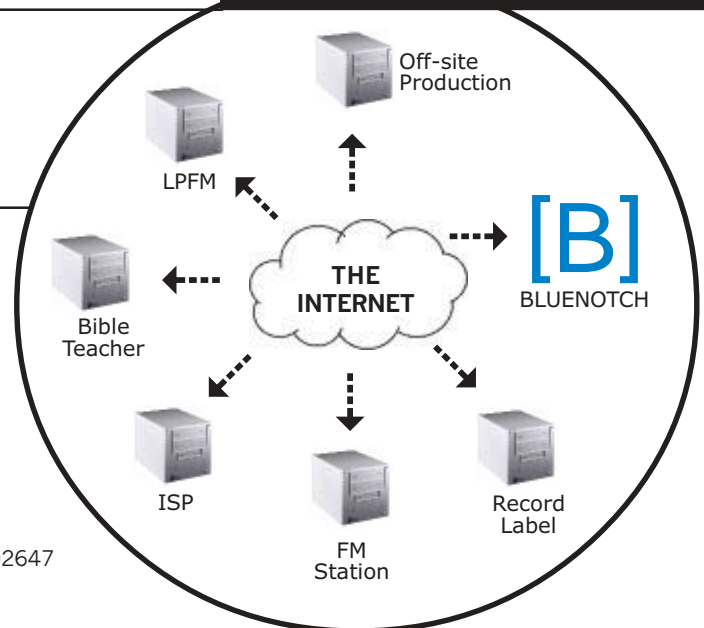

↘ BASIC SERVICE INCLUDES

- { 24-hour remote support (8-hr response time)
- { Administrative Maintenance
- { All security patches
- { Minor version upgrades
- { Unlimited use of an SiiS node
- { Unlimited use of SiiS network (limited only by your Internet connection)

WWW.BLUENOTCH.COM

introducing
SiiS technology